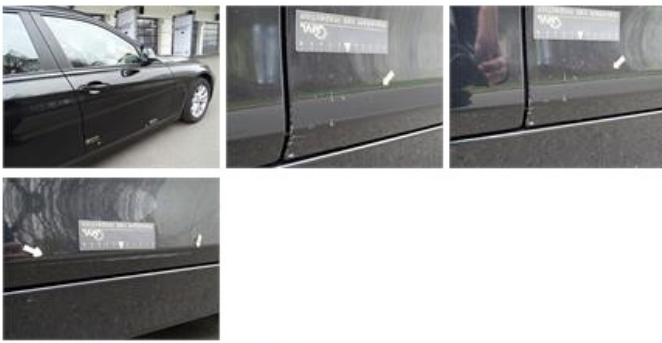

Door panel R L, Hole, E - Replace 114,00