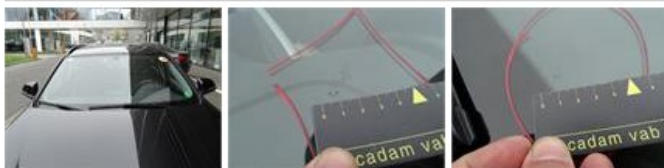

Wing R R, Dent(s), PDR - Paintless dent repair

63,00