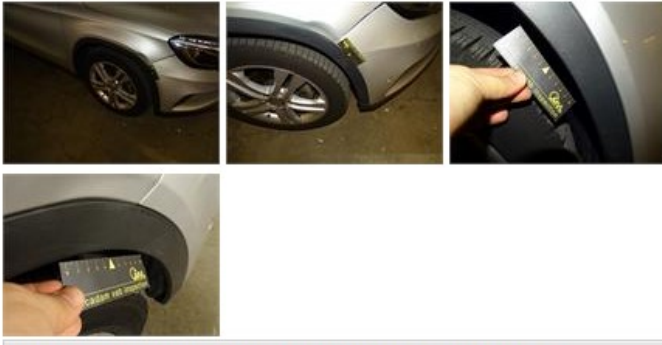

Door F L, Scratch(es), Acceptable 0,00

No pictures to display

Wing moulding F R, Scratch(es), E - Replace 17,28