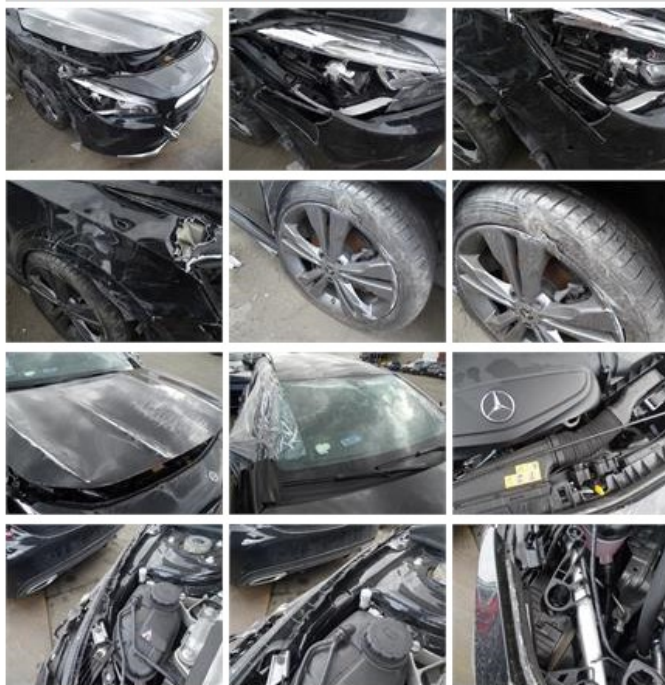

Assistance equipment

Total cost ex VAT 0,00

Bodywork, Accident, P - Check 0,00