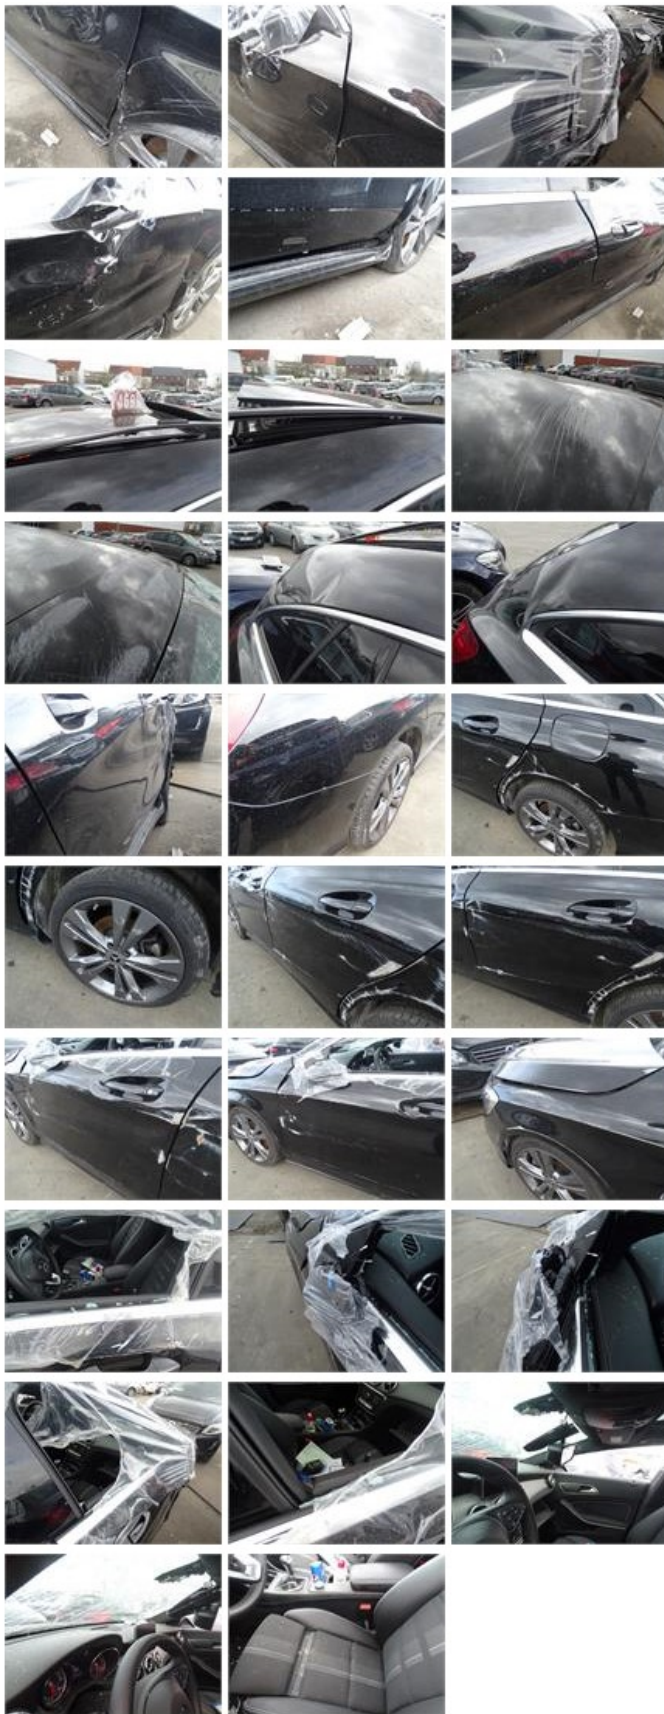

Registration Document, Missing, P - Check

0,00

0,00