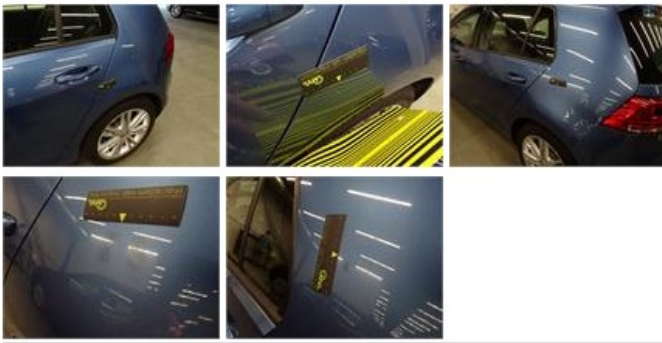

Door F R, Bad repair, LI - Repair and paint (complete)

318,35

Wing F R, Scratch(es), LI - Repair and paint (complete)

220,18

Door R L, Dent(s), Acceptable

0,00

No pictures to display

Alloy rim R R, Scratch(es), LI - Repair and paint (complete)

95,00

Rearview mirror housing R, Scratch(es), Paint

30,00

Seat cover R, Stain, Cleaning

25,00

Wing R L, Dent(s) and scratch(es), LI - Repair and paint (complete)

308,20

Bonnet, Dent(s), LI - Repair and paint (complete)

386,08

Rocker panel inner R L, Dent(s), LI - Repair and paint (complete)

115,56

Sill outer L, Dent(s), LI - Repair and paint (complete)

406,50

Wheel arch cover F L, Broken, E - Replace

45,00

Alloy rim F L, Scratch(es), LI - Repair and paint (complete)