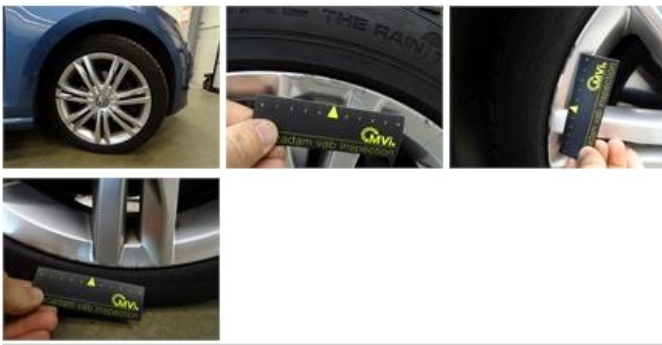

Door R R, Dent(s) and scratch(es), LI - Repair and paint (complete) 318,35

Interior, Dirty, Acceptable 0,00

No pictures to display

Wing R R, Dent(s) and scratch(es), LI - Repair and paint (complete) 308,20

Steering wheel, Worn, Acceptable 0,00

Bumper R, Scratch(es), LI - Repair and paint (complete) 211,80