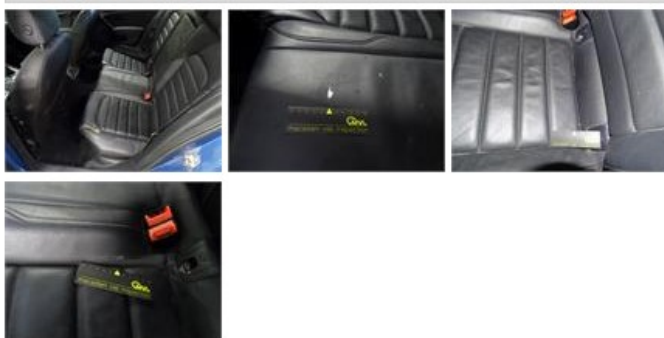

95,00

Rearview mirror housing R, Scratch(es), Paint

30,00

Seat cover R, Stain, Cleaning

25,00

Wing R L, Dent(s) and scratch(es), LI - Repair and paint (complete)

308,20

Bonnet, Dent(s), LI - Repair and paint (complete)