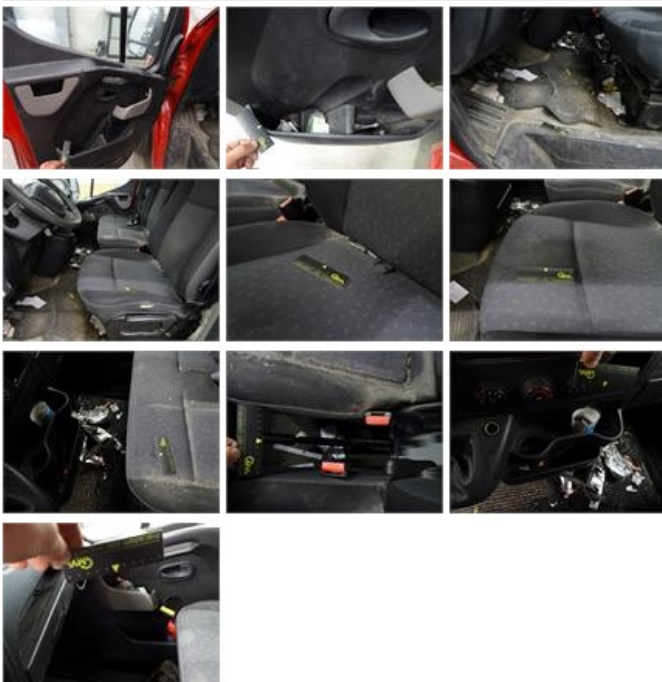

327,15

Door F L, Dent(s), Acceptable

0,00

Seat cover F L, Worn, Acceptable

0,00

Outer door handle R R, Missing, E - Replace

78,65

Sill outer R, Dent(s) and scratch(es), Le - Replace and paint

546,00

Windscreen, Broken, E - Replace

0,00

Bumper F, Hole, E - Replace

398,40

Interior, Dirty, Cleaning

0,00

Door R R, Dent(s), LI - Repair and paint (complete)