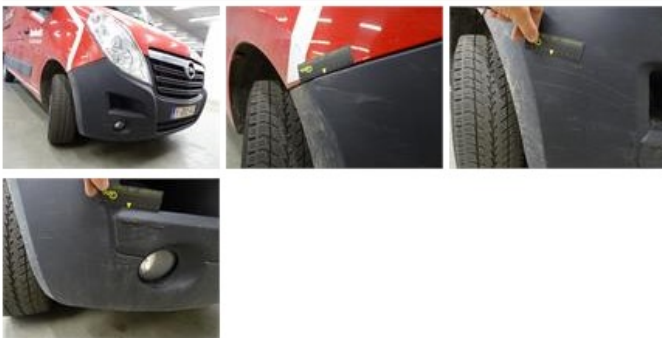

546,00

Windscreen, Broken, E - Replace

0,00

Bumper F, Hole, E - Replace

398,40

Interior, Dirty, Cleaning

0,00

Door R R, Dent(s), LI - Repair and paint (complete)