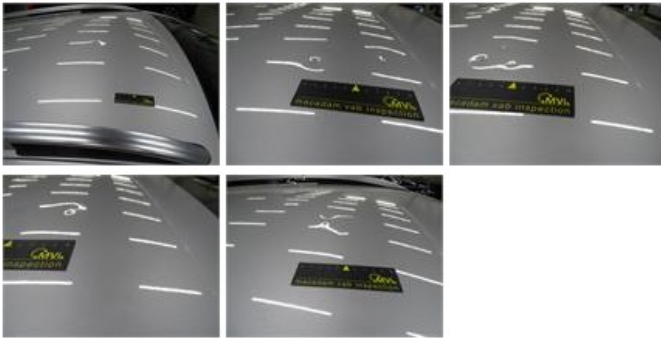

Roof, Dent(s), LI - Repair and paint (complete)

Interior, Stain, Cleaning

75,00