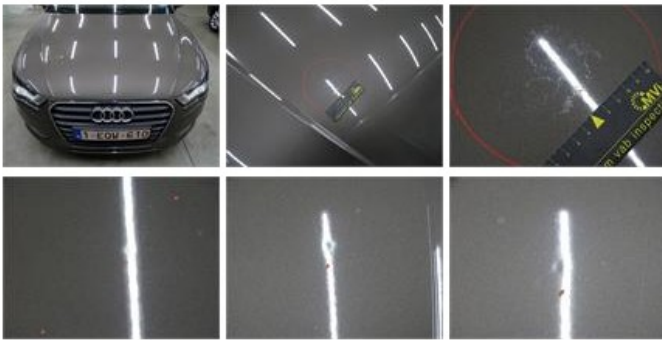

Bonnet, Chemical pollution, LI - Repair and paint (complete) 290,08