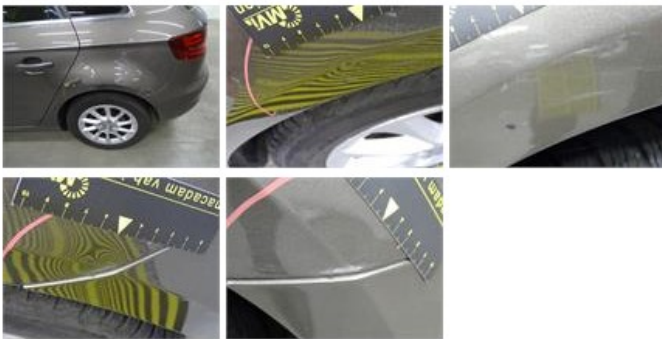

Wing R R, Scratch(es), LI - Repair and paint (complete) 308,20

Bonnet, Chemical pollution, LI - Repair and paint (complete) 290,08

Rear floor , Deformed / Strained, Repair/replace (lump sum) 34,00

Wing R L, Dent(s) and scratch(es), LI - Repair and paint (complete) 308,20

Roof, Hail damage, PDR - Hail 225,00

Bumper F, Dent(s) and scratch(es), Acceptable

0,00

No pictures to display