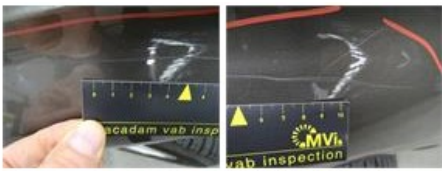

Door F L, Scratch(es), LI - Repair and paint (complete) 318,35

Rear window, Scratch(es), Acceptable 0,00

No pictures to display

Wing R R, Scratch(es), LI - Repair and paint (complete) 308,20

Bonnet, Chemical pollution, LI - Repair and paint (complete) 290,08

Rear floor , Deformed / Strained, Repair/replace (lump sum) 34,00

Wing R L, Dent(s) and scratch(es), LI - Repair and paint (complete) 308,20

Roof, Hail damage, PDR - Hail 225,00