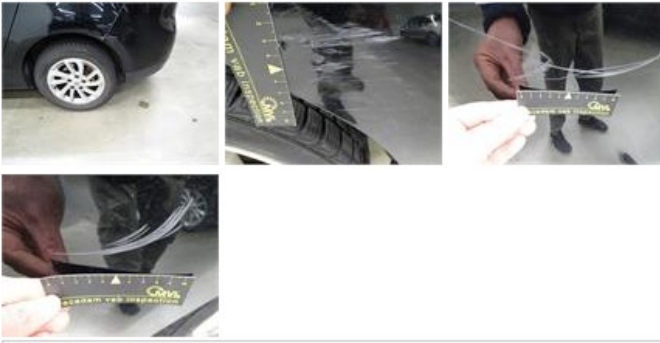

Rearview mirror housing R, Scratch(es), Acceptable 0,00

No pictures to display

Bumper R, Scratch(es), LI - Repair and paint (complete) 211,80