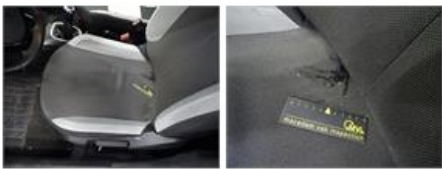

Wing R R, Dent(s) and scratch(es), LI - Repair and paint (complete) 246,56

Maintenance book, Missing, E - Replace 0,00

No pictures to display

Wheel cover R L, Scratch(es), E - Replace 24,00

Ignition key, Missing, E - Replace 150,00

No pictures to display

Internal Boot Lining R, Scratch(es), Smart repair 110,64

Bumper F, Scratch(es), LI - Repair and paint (complete) 169,44

Wheel cover R R, Scratch(es), E - Replace 24,00