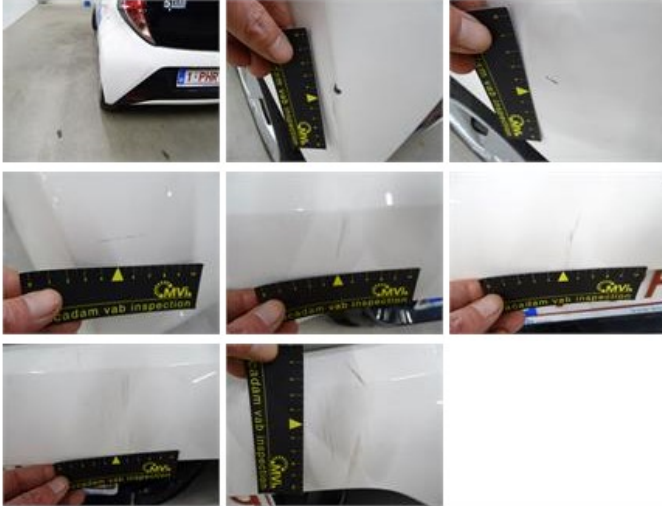

**Degree of wear**

<b>165/60/15/77 H Steel</b>				
Summer tyres:	Fr.L.	<b>Continental: 3 mm</b>	Fr.R.	<b>Continental: 3 mm</b>
	Re.L.	<b>Continental: 5 mm</b>	Re.R.	<b>Continental: 5 mm</b>

**Assistance equipment**

Bodywork, Not original part, Acceptable 0,00

No pictures to display

Wing R R, Scratch(es), Acceptable 0,00

No pictures to display

Dashboard, Scratch(es), Smart repair 110,64

Bumper R, Scratch(es), LI - Repair and paint (complete) 169,44

Wheel cover F R, Scratch(es), E - Replace 24,00

Door F L, Dent(s), LI - Repair and paint (complete) 254,68

Wheel cover R R, Scratch(es), E - Replace 24,00

Door R R, Scratch(es), Acceptable 0,00

No pictures to display