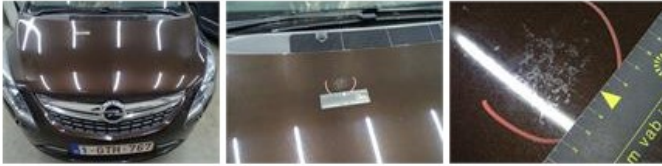

Roof, Chemical polution, LI - Repair and paint (complete) 481,50