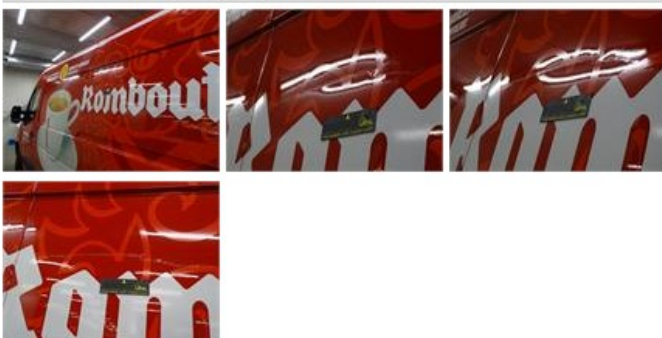

Wing R L, Dent(s) and scratch(es), LI - Repair and paint (complete) 231,15