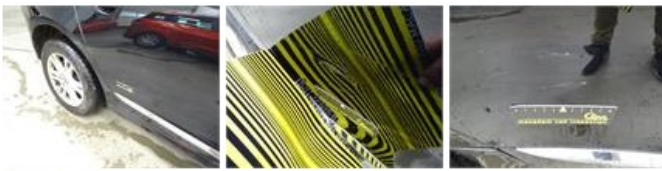

Rear window, Scratch(es), Acceptable	0,00

No pictures to display

Alloy rim F R, Scratch(es), Acceptable	0,00

No pictures to display

Door F L, Scratch(es), Acceptable	0,00

No pictures to display

Bumper F, Crack, Le - Replace and paint	735,00