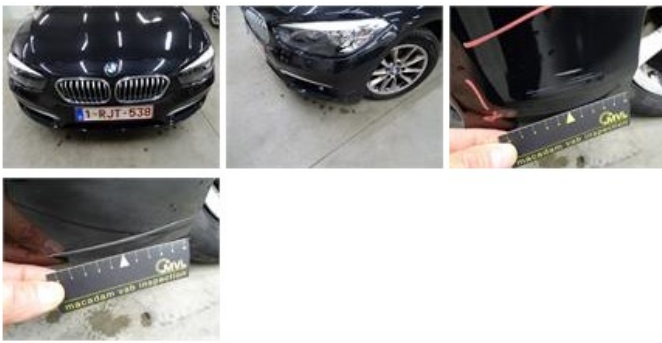

Bumper R, Scratch(es), LI - Repair and paint (complete) 211,80