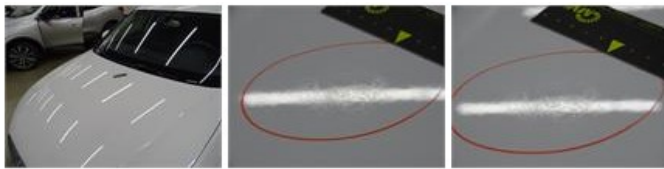

Rear window, Scratch(es), E - Replace

0,00