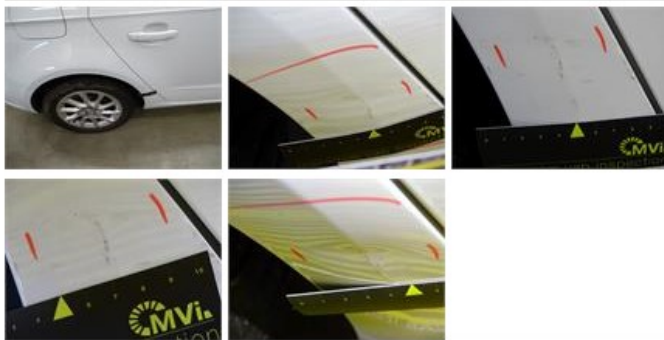

Rear window, Scratch(es), E - Replace

0,00

Bumper R, Scratch(es), LI - Repair and paint (complete)

211,80

Wing R R, Dent(s) and scratch(es), LI - Repair and paint (complete)

308,20

Door R R, Scratch(es), Acceptable