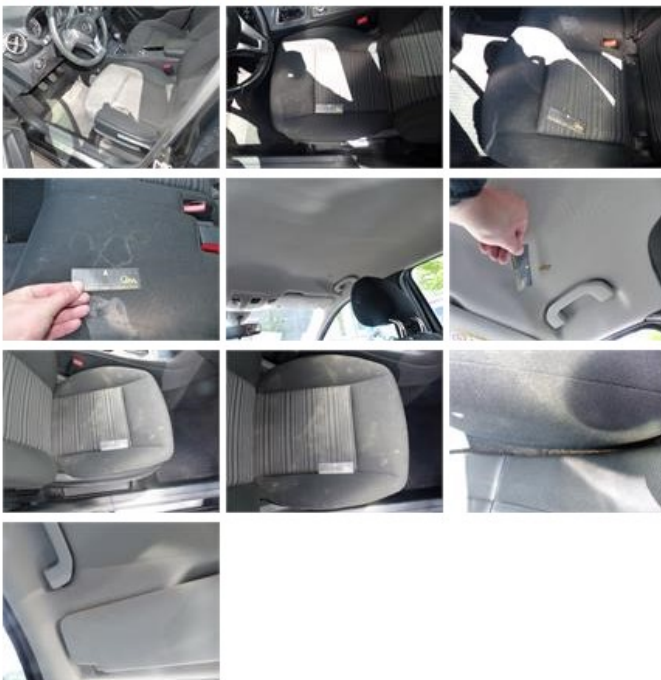

55,19

Ignition key, Missing, E - Replace

150,00

Interior, Dirty, Chemical cleaning

150,00

Door R R, Scratch(es), Acceptable

0,00

Door F L, Scratch(es), It - Spot repair