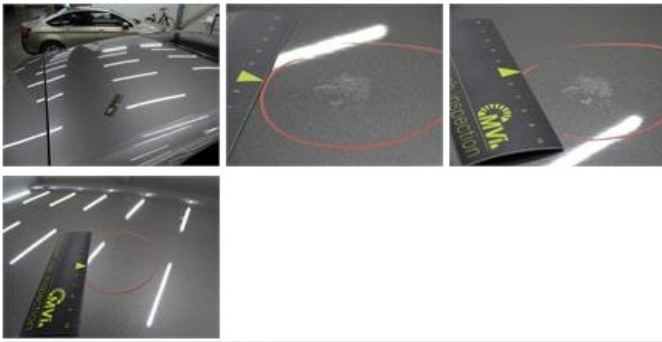

Roof, Chemical solution, H, Damaged paint (complete) 404,50

Wing R L, Scratch(es), Acceptable

0,00

No pictures to display

Bumper F, Dent(s) and scratch(es), LI - Repair and paint (complete)

211,80

Outer door handle F L, Scratch(es), Acceptable