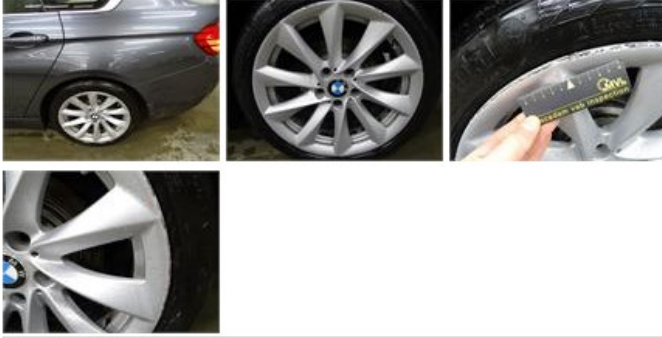

Degree of wear

225/45/18/91 W LightMetal				
Summer tyres:	Fr.L.	Michelin: 5 mm	Fr.R.	Michelin: 5 mm
	Re.L.	Continental: 4 mm	Re.R.	Continental: 4 mm

Assistance equipment

Total cost ex VAT	634,16
Tailgate, Scratch(es), Acceptable	0,00
<i>No pictures to display</i>	
Alloy rim F L, Scratch(es), LI - Repair and paint (complete)	95,00

Alloy rim F R, Scratch(es), LI - Repair and paint (complete) 95,00

Bonnet, Chemical polution, 67 - Polish 0,00

No pictures to display

Alloy rim R L, Scratch(es), LI - Repair and paint (complete) 95,00

Alloy rim R R, Scratch(es), LI - Repair and paint (complete) 95,00