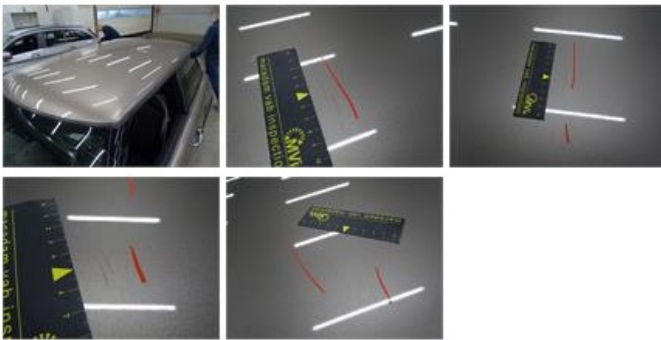

Wing R R, Scratch(es), It - Spot repair

115,56