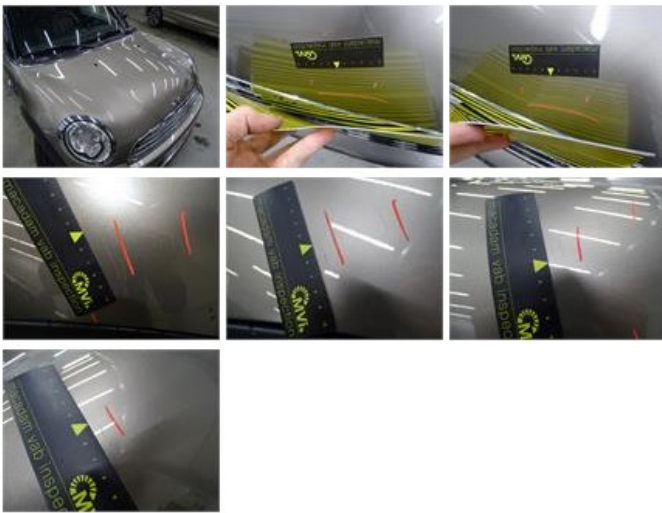

Bumper R, Scratch(es), Smart repair 110,64