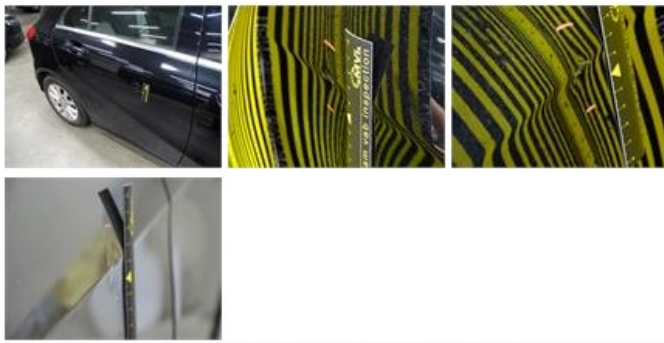

Bumper R, Dent(s) and scratch(es), LI - Repair and paint (complete)

211,80