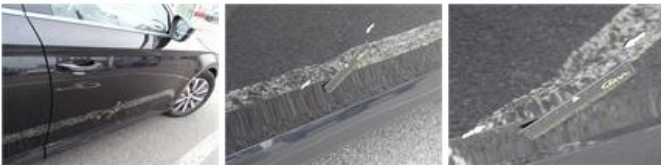

Windscreen, Stone chip(s), Acceptable

0,00

No pictures to display

Trunk lid covering R, Scratch(es), Acceptable

0,00

No pictures to display

Roof pillar R, Dent(s), Acceptable

0,00

No pictures to display

Door F L, Dent(s), Acceptable

0,00

No pictures to display

Alloy rim R L, Scratch(es), Acceptable

0,00

No pictures to display