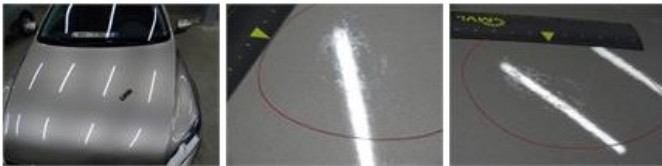

Bumper F, Scratch(es), LI - Repair and paint (complete) 211,80

Armrest L, Deformed / Strained, Acceptable 0,00

No pictures to display

Bonnet, Chemical pollution, LI - Repair and paint (complete) 290,08

Door trim F L, Scratch(es), Acceptable 0,00