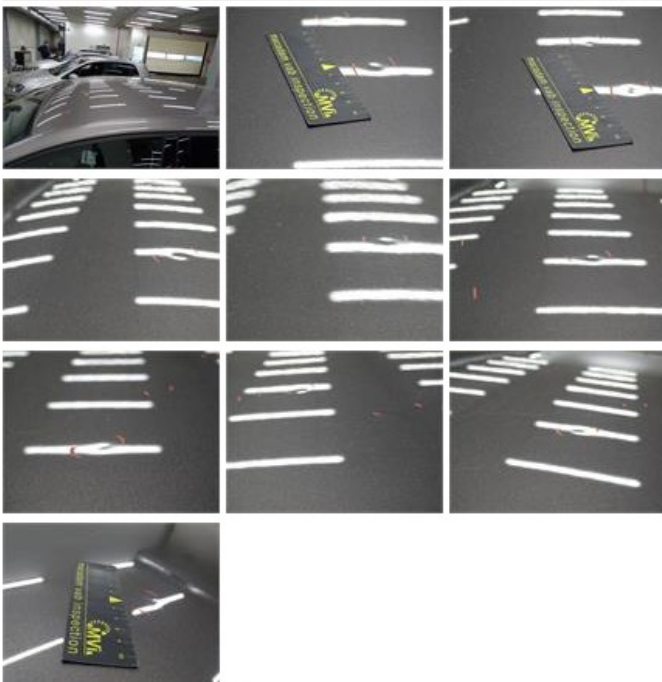

Ignition key, Missing, E - Replace 150,00

No pictures to display