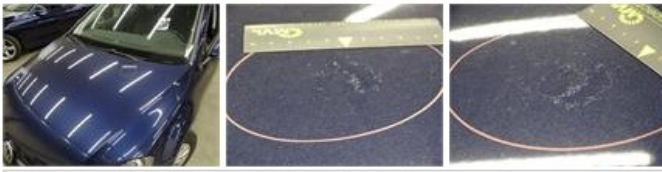

Door R L, Scratch(es), Acceptable 0,00

No pictures to display

Wing R R, Dent(s) and scratch(es), LI - Repair and paint (complete) 308,20

Bumper F, Scratch(es), LI - Repair and paint (complete) 211,80

Bonnet, Chemical polution, LI - Repair and paint (complete) 290,08