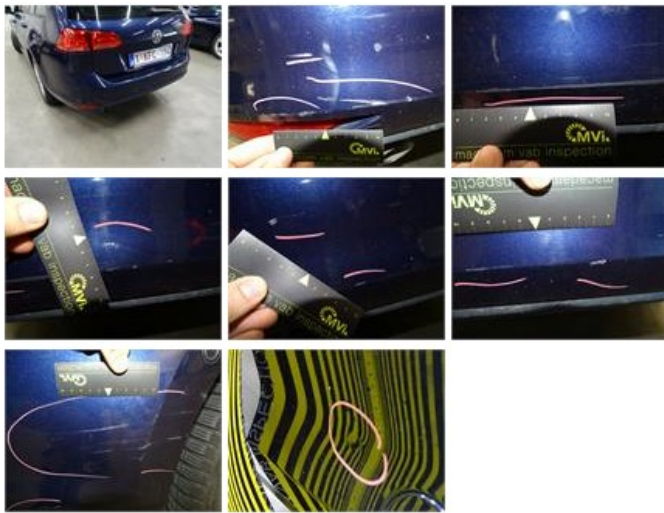

Wheel cover R R, Scratch(es), Acceptable 0,00

No pictures to display

Wing R L, Dent(s) and scratch(es), LI - Repair and paint (complete) 308,20