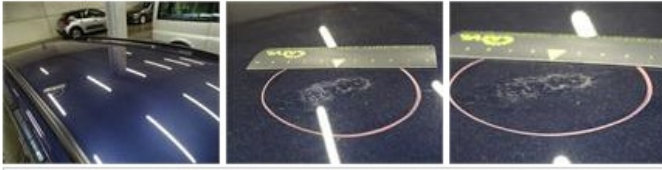

Door R L, Scratch(es), Acceptable 0,00

No pictures to display

Wing R R, Dent(s) and scratch(es), LI - Repair and paint (complete) 308,20

Bumper F, Scratch(es), LI - Repair and paint (complete) 211,80

Bonnet, Chemical polution, LI - Repair and paint (complete) 290,08

Roof, Chemical polution, LI - Repair and paint (complete) 481,50

Door R R, Scratch(es), Acceptable 0,00

No pictures to display