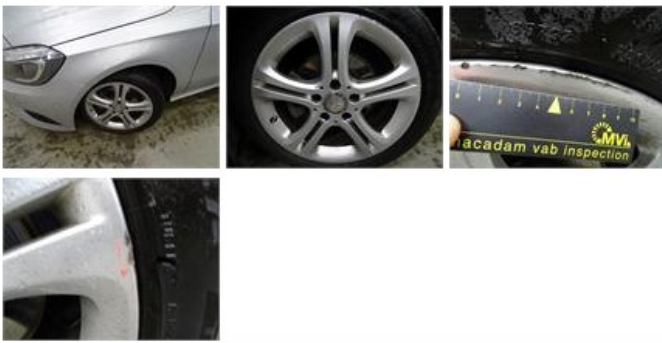

MERCEDES A: 1JVK340

Vinnumber:	WDD1760121V028635	Versionname:	1.5 A 180 CDI URBAN
First Registrationdate:	5/03/2015	Fiscalpower:	
Expertise Mileage:	36209	Power Kw:	80
Bodytype:		Body color:	Silver
Gearbox:	Automatic	Paint type:	Metalic
Transmission:		Rims summer:	Aluminium
Fueltype:	Diesel	Oil level:	OK
Battery functioning:	Yes	Parking lot:	4819
Number of doors:	5		
Number of seats:	5		
Number head rests:	5		
Rims summer:	Aluminium		
Category:	Passenger Car		
Oil level:	OK		
Registration Certificate Car (BE):	Yes		

Limited Technical Inspection

Airco functioning	OK	Battery functioning	Yes
Tires wear profile	OK	Power steering	Yes
Idle position	OK	Sound engine	OK
Engine startingtime	OK	Clutch test	OK
Exhaust gass	OK	Wiper fluid level	OK
Handbrake	OK	Transmission	OK
		Lighting	OK
		Wiperblades	OK

Degree of wear

225/45/17/91 V LightMetal				
Summer tyres:	Fr.L.	Bridgestone: 5 mm	Fr.R.	Bridgestone: 5 mm
	Re.L.	Bridgestone: 7 mm	Re.R.	Bridgestone: 7 mm

Assistance equipment

Repair kit	Yes	Compressor	Yes
Total cost ex VAT			526,98
Bumper R, Scratch(es), Acceptable			0,00
<i>No pictures to display</i>			
Alloy rim F L, Scratch(es), LI - Repair and paint (complete)			95,00