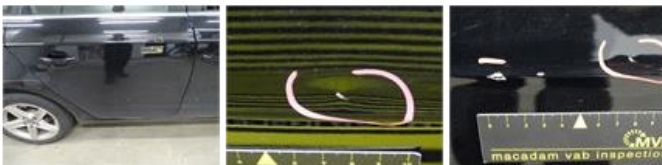

Door R L, Dent(s) and scratch(es), LI - Repair and paint (complete)

318,35