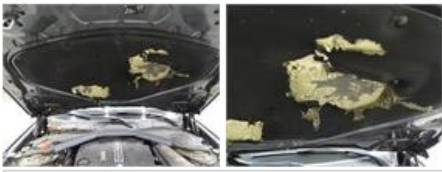

Door R L, Scratch(es), Acceptable	0,00
<i>No pictures to display</i>	
Bonnet, Chemical polution, Acceptable	0,00
<i>No pictures to display</i>	
Alloy rim F R, Scratch(es), Acceptable	0,00
<i>No pictures to display</i>	
Ignition key, Missing, E - Replace	0,00
<i>No pictures to display</i>	
Door F R, Scratch(es), Acceptable	0,00
<i>No pictures to display</i>