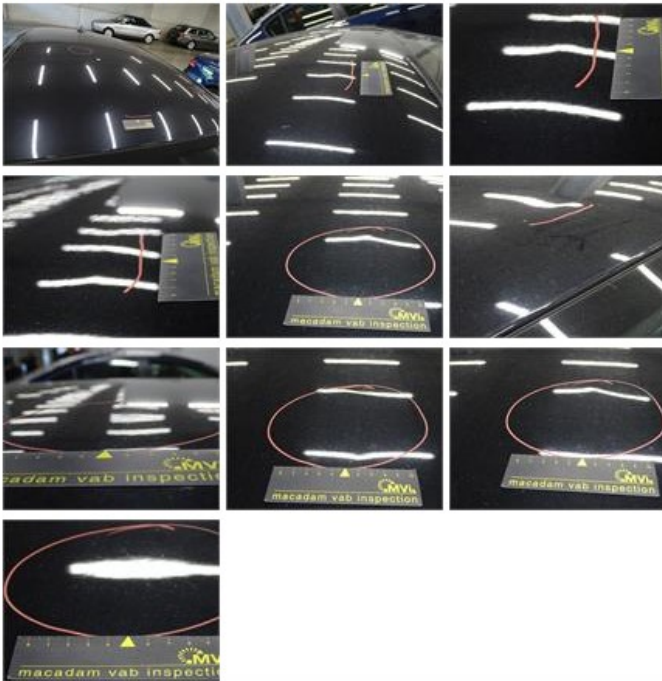

Roof, Dent(s), LI - Repair and paint (complete)

481,50

Door R R, Scratch(es), Acceptable

0,00

No pictures to display

Bonnet, Chemical polution, LI - Repair and paint (complete)

290,08

Alloy rim F L, Scratch(es), LI - Repair and paint (complete)