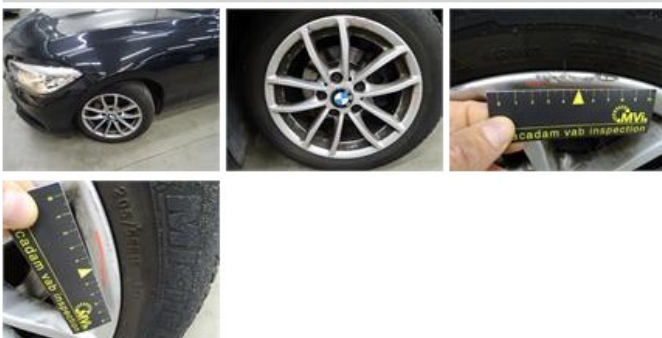

Bumper F, Scratch(es), LI - Repair and paint (complete)

211,80