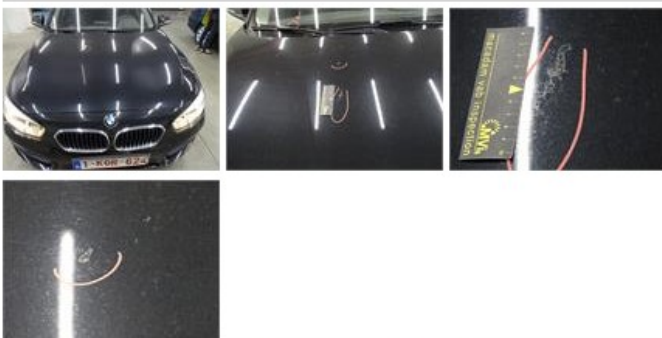

Roof, Dent(s), LI - Repair and paint (complete)

481,50

Door R R, Scratch(es), Acceptable

0,00

No pictures to display

Bonnet, Chemical polution, LI - Repair and paint (complete)

290,08

Alloy rim F L, Scratch(es), LI - Repair and paint (complete)