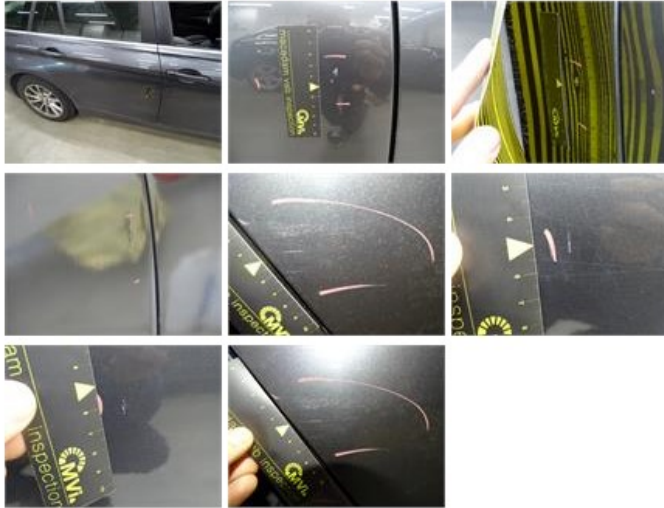

Windscreen, Repaired, Acceptable

0,00