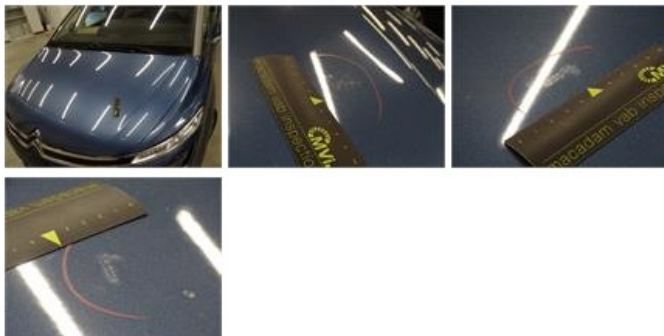

Degree of wear

205/55/17/95 V LightMetal				
Summer tyres:	Fr.L.	Uniroyal: 6 mm	Fr.R.	Uniroyal: 6 mm
	Re.L.	Michelin: 5 mm	Re.R.	Michelin: 5 mm

Assistance equipment

Repair kit	Yes	Compressor	Yes
Number of charging cables (normal)	0		
Number of charging cables (rapid charge)	0		

308,20

Door F L, Chemical polution, 67 - Polish

0,00

No pictures to display

Bonnet, Chemical polution, LI - Repair and paint (complete)

290,08

Door panel R R, Scratch(es), Smart repair

110,64