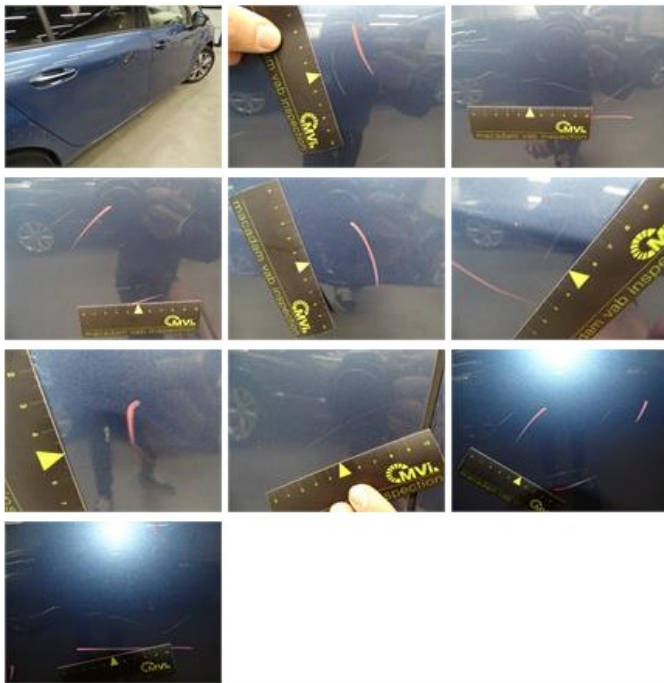

Wing R L, Dent(s) and scratch(es), LI - Repair and paint (complete)

308,20