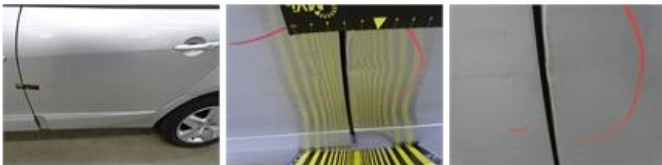

Degree of wear

	205/60/16/96 H Steel			
Winter tyres:	Fr.L.	Uniroyal: 4 mm	Fr.R.	Uniroyal: 4 mm
	Re.L.	Uniroyal: 6 mm	Re.R.	Uniroyal: 6 mm

Assistance equipment

Spare wheel	Yes
-------------	------------

Total cost ex VAT	1576,40
Rearview mirror housing R, Scratch(es), 67 - Polish	0,00
<i>No pictures to display</i>	
Wheel cover R L, Scratch(es), Acceptable	0,00
<i>No pictures to display</i>	
Boot carpet, Dirty, Chemical cleaning	150,00

Roof, Chemical polution, LI - Repair and paint (complete) 481,50

Door R L, Dent(s) and scratch(es), LI - Repair and paint (complete) 318,35

Bumper F R, Scratch(es), Acceptable 0,00

No pictures to display