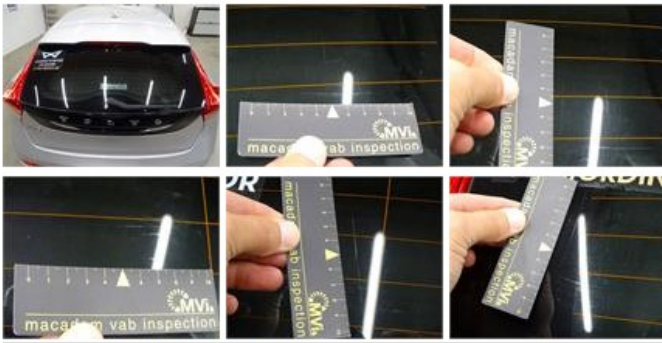

Bumper F, Scratch(es), Acceptable 0,00

No pictures to display

Door F R, Dent(s), PDR - Paintless dent repair 63,00