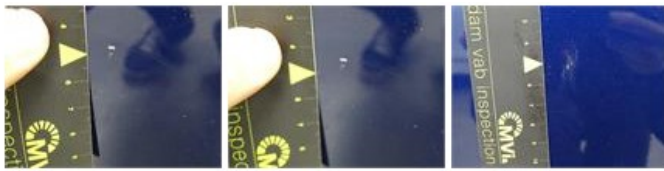

**Degree of wear**

<b>215/50/17/95 W LightMetal</b>				
Summer tyres:	Fr.L.	<b>Michelin: 5 mm</b>	Fr.R.	<b>Michelin: 5 mm</b>
	Re.L.	<b>Michelin: 5 mm</b>	Re.R.	<b>Michelin: 5 mm</b>

**Assistance equipment**

318,35

Tailgate, Scratch(es), Acceptable

0,00

No pictures to display

Bumper F, Scratch(es), LI - Repair and paint (complete)

211,80

Door F R, Dent(s) and scratch(es), LI - Repair and paint (complete)

318,35