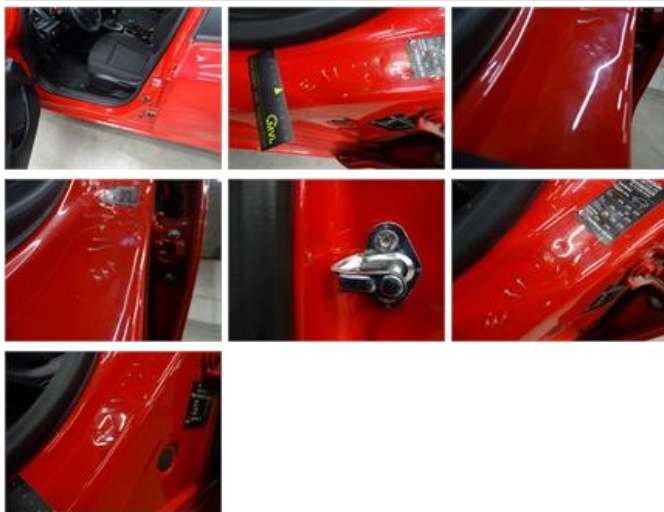

No pictures to display

Door F R, Scratch(es), Acceptable 0,00

No pictures to display

Rocker panel inner F L, Dent(s), LI - Repair and paint (complete) 115,56

Wing R L, Dent(s), Acceptable 0,00

No pictures to display