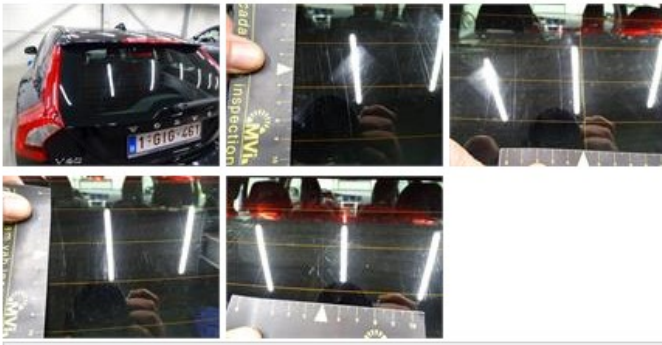

Alloy rim F R, Scratch(es), Acceptable	0,00
<i>No pictures to display</i>	
Bumper R, Scratch(es), Acceptable	0,00
<i>No pictures to display</i>