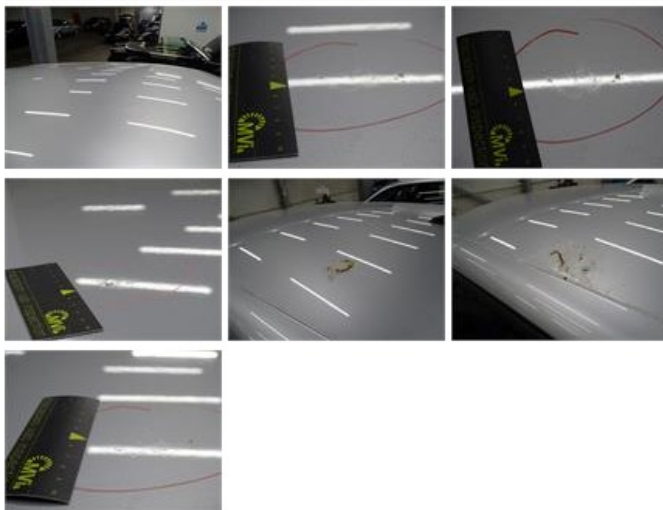

Windscreen, Stone chip(s), Acceptable

0,00