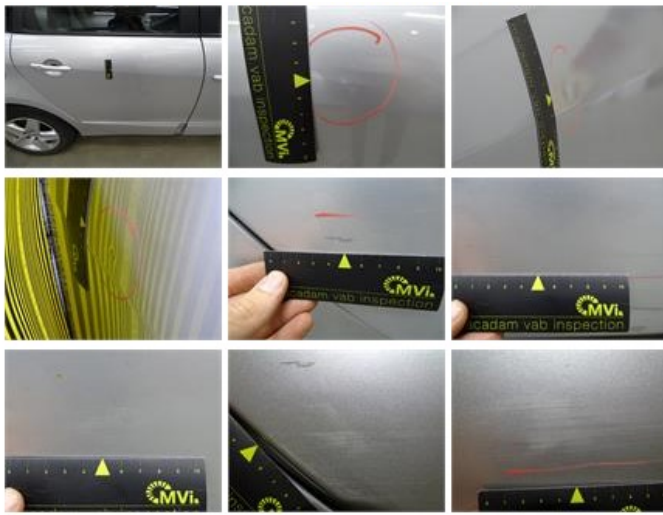

308,20

Door F L, Dent(s) and scratch(es), LI - Repair and paint (complete)

318,35

Wheel cover F L, Scratch(es), Acceptable

0,00

No pictures to display

Door R R, Dent(s) and scratch(es), LI - Repair and paint (complete)

318,35

Wing R L, Scratch(es), LI - Repair and paint (complete)

308,20

Bumper F, Scratch(es), Acceptable

0,00

No pictures to display

Sill outer L, Scratch(es), LI - Repair and paint (complete)

310,50