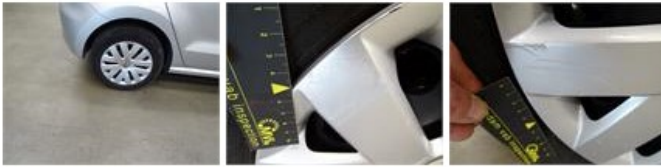

No pictures to display

Door R L, Scratch(es), Acceptable 0,00

No pictures to display

Wheel cover R R, Scratch(es), E - Replace 24,00

Wheel cover F R, Scratch(es), E - Replace 24,00