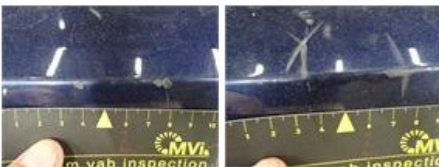

30,00

Windscreen, Repaired, Acceptable

0,00

No pictures to display

Bumper R, Dent(s) and scratch(es), LI - Repair and paint (complete)

211,80

Wheel cover F R, Scratch(es), E - Replace

30,00