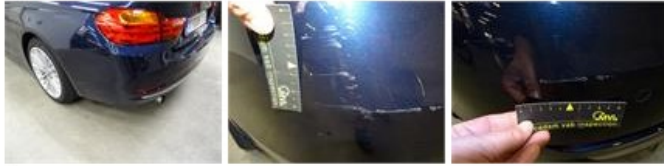

Windscreen, Stone chip(s), Acceptable 0,00

No pictures to display

Bumper F, Scratch(es), Acceptable 0,00

No pictures to display

Bumper F, Scratch(es), LI - Repair and paint (complete) 254,16