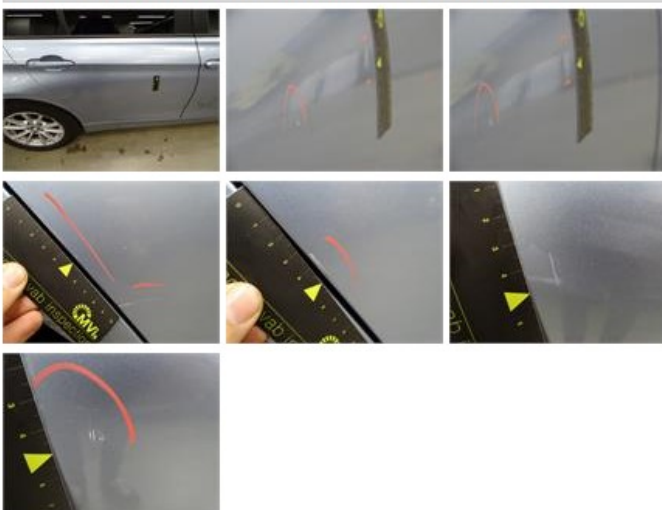

308,20

Windscreen, Stone chip(s), Acceptable

0,00

Door R R, Dent(s) and scratch(es), LI - Repair and paint (complete)

318,35

Seat cover R, Stain, Cleaning

25,00

Bonnet, Chemical polution, LI - Repair and paint (complete)

290,08

Door F R, Dent(s) and scratch(es), Acceptable

0,00

No pictures to display

Bumper F, Scratch(es), LI - Repair and paint (complete)

211,80

Backrest cover F L, Scratch(es), Smart repair

64,32

Tailgate, Scratch(es), Acceptable

0,00

No pictures to display