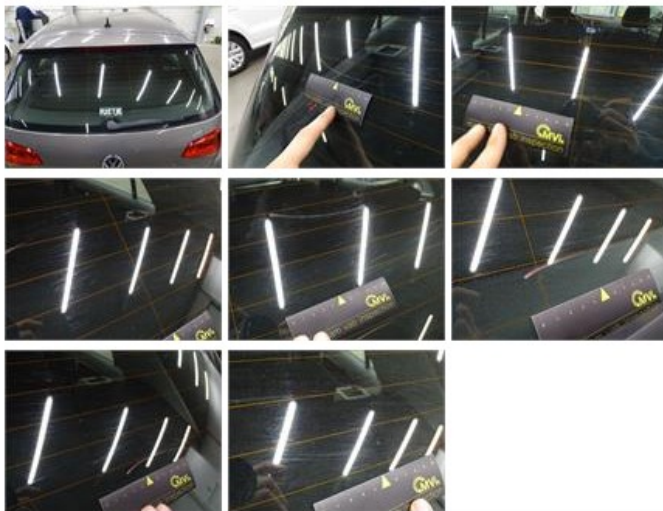

Alloy rim F R, Scratch(es), LI - Repair and paint (complete)	95,00