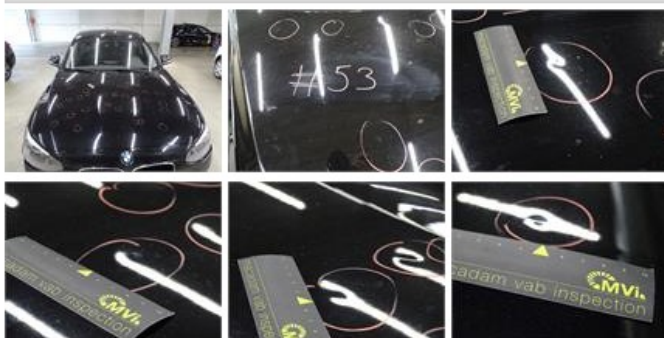

Bumper R, Scratch(es), LI - Repair and paint (complete)

211,80

Wing R L, Dent(s) and scratch(es), LI - Repair and paint (complete)

308,20

Bonnet, Dent(s), Le - Replace and paint

0,00

Tailgate, Scratch(es), Acceptable