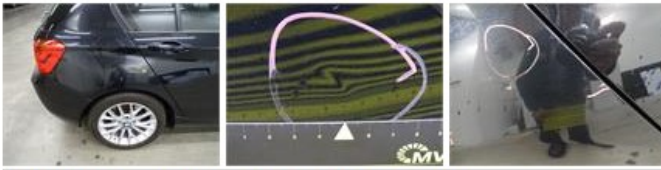

Degree of wear

205/50/17/89 W LightMetal				
Summer tyres:	Fr.L.	Continental: 6 mm	Fr.R.	Continental: 6 mm
	Re.L.	Continental: 5 mm	Re.R.	Continental: 5 mm

Assistance equipment

Total cost ex VAT	1128,43
Bumper R, Scratch(es), 67 - Polish	0,00
<i>No pictures to display</i>	
Door R L, Scratch(es), LI - Repair and paint (complete)	318,35

Wing R R, Dent(s) and scratch(es), LI - Repair and paint (complete)

308,20

Bumper F, Scratch(es), LI - Repair and paint (complete)

211,80

Bonnet, Chemical polution, LI - Repair and paint (complete)

290,08