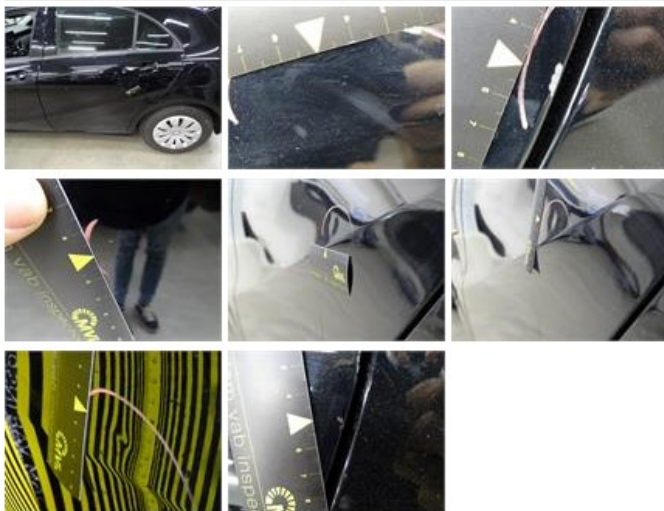

Rearview mirror housing R, Scratch(es), Acceptable

0,00

No pictures to display

318,35