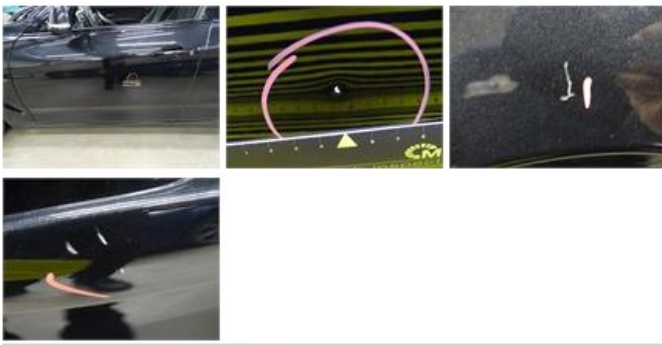

Door R L, Scratch(es), Acceptable 0,00

No pictures to display

Alloy rim F R polished, Scratch(es), LI - Repair and paint (complete) 95,00

Alloy rim R L polished, Scratch(es), LI - Repair and paint (complete) 95,00

Bumper R, Scratch(es), LI - Repair and paint (complete) 211,80

Alloy rim R R polished, Rust, Acceptable 0,00

No pictures to display

Wing R R, Dent(s) and scratch(es), LI - Repair and paint (complete) 308,20

Bumper F, Broken, Le - Replace and paint 735,00