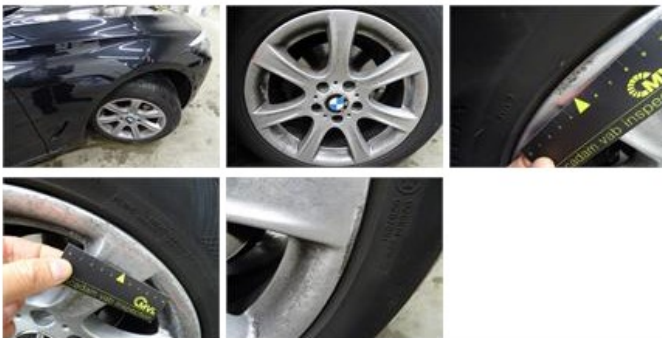

Roof, Dent(s) and scratch(es), LI - Repair and paint (complete) 481,50