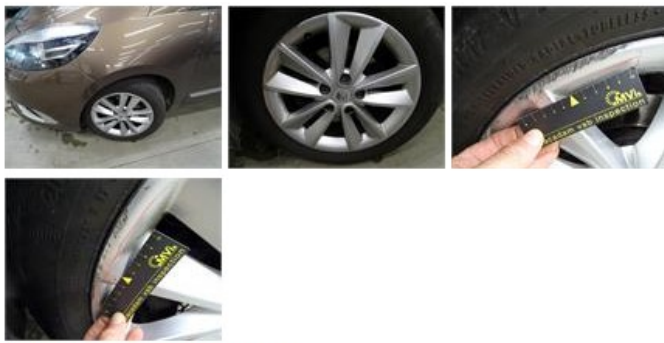

Degree of wear

205/55/17/95 V LightMetal				
Summer tyres:	Fr.L.	Continental: 6 mm	Fr.R.	Continental: 6 mm
	Re.L.	Continental: 6 mm	Re.R.	Continental: 6 mm

Assistance equipment

Repair kit	Yes	Compressor	Yes
Total cost ex VAT			380,00
Alloy rim F L, Scratch(es), LI - Repair and paint (complete)			95,00