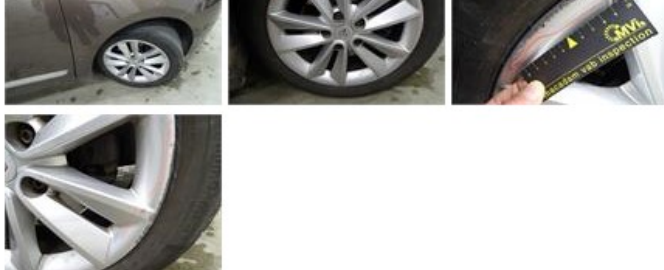

Alloy rim R L, Scratch(es), LI - Repair and paint (complete) 95,00