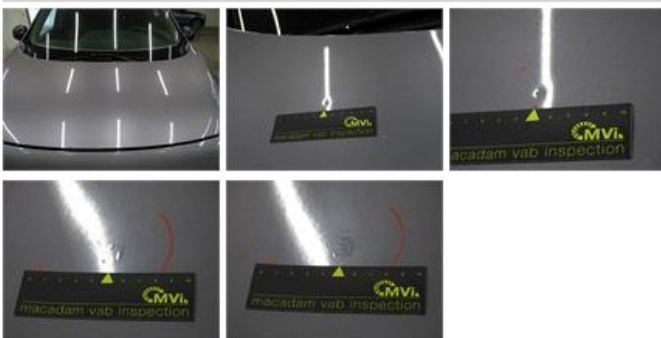

Bumper F, Scratch(es), LI - Repair and paint (complete)

211,80