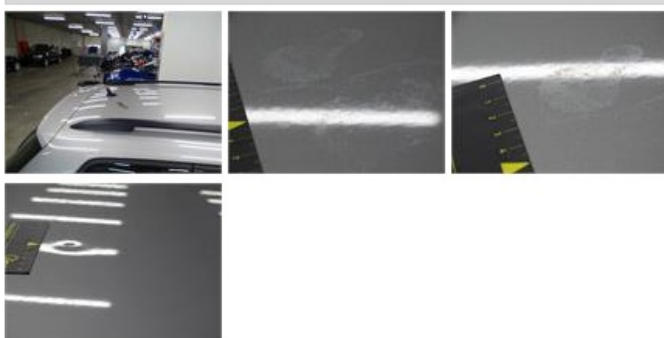

63,00

Wing R R, Dent(s), LI - Repair and paint (complete)

308,20

Bonnet, Dent(s), PDR - Paintless dent repair

82,80

Roof, Chemical polution, LI - Repair and paint (complete)

481,50

Sill outer R, Dent(s) and scratch(es), LI - Repair and paint (complete)