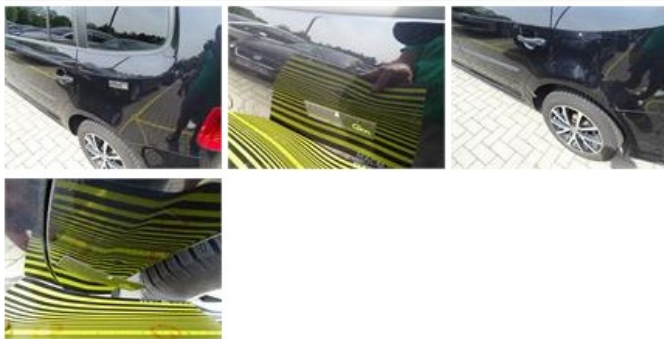

Bumper moulding F R, Scratch(es), Smart repair	110,64